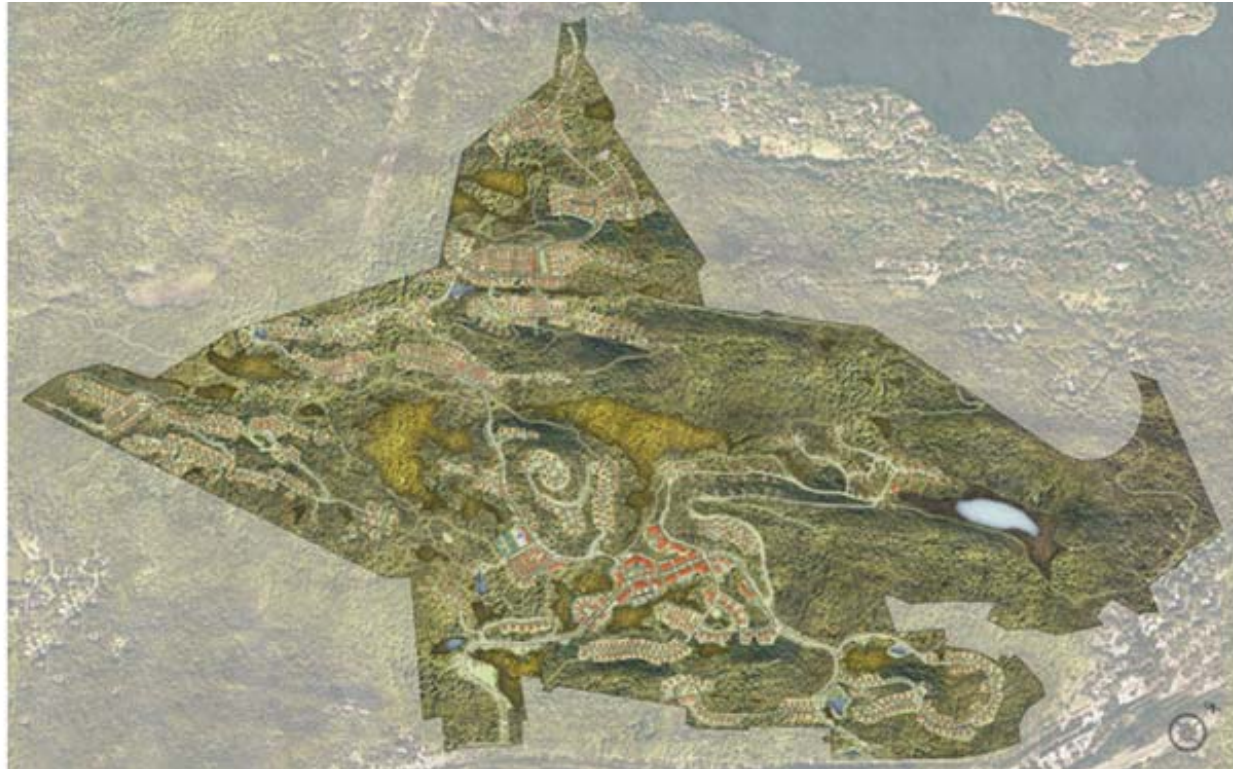

# TUXEDO RESERVE

MASTERPLAN

TUXEDO, NY

All images © Union Studio 2011

This masterplan, led by Robert A.M Stern Architects and Cooper Robertson & Partners, included home siting, home design, and public space design for a new neighborhood of 1,200 homes in Tuxedo, New York. Union Studio provided the district-level neighborhood planning, the site plan, and developed the design guidelines for this project.

Traditional hamlets, villages and neighborhoods were designed to respect the traditions of the local communities (including fabled Tuxedo Park) while creating the smallest environmental impact within this large mountainous site above the Hudson River. The result was a complex series of communities and town centers which were woven through the hills and around habitat corridors. The neighborhood, with its mix of uses and variety of home types, has been heralded as a model for ecologically sensitive and context sensitive design.